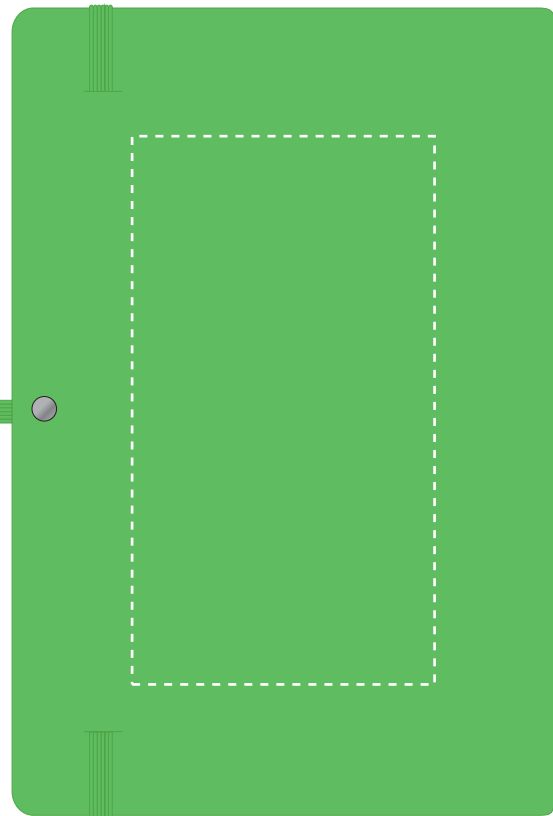

We stock this item in the following colours

PANTONE REFERENCE(S)

Debossing / Foil Blocking

Product Image for visualisation - colours may vary

ARTWORK SCALE 50%

- CENTRED TO PRINT AREA
- CENTRED TO NOTEBOOK

ARTWORK SCALE 50%

- CENTRED TO PRINT AREA
- CENTRED TO NOTEBOOK

The dashed line is to demonstrate print area and will not appear on your printed item

PLEASE NOTE:

- All colours including print and product are for visual purposes only and should not be regarded as the actual colour of the product and print.
- Some products may vary from batch to batch and may differ from previous orders.
- The colour and texture of a product can also have an effect on the final print colour.
- By approving this order we accept that you understand these terms.

To proceed, please approve visual via the online system.

ARTWORK SCALE 100%
Max print area: 145mm x 80mm

ARTWORK SCALE 100%
Max print area: 145mm x 80mm