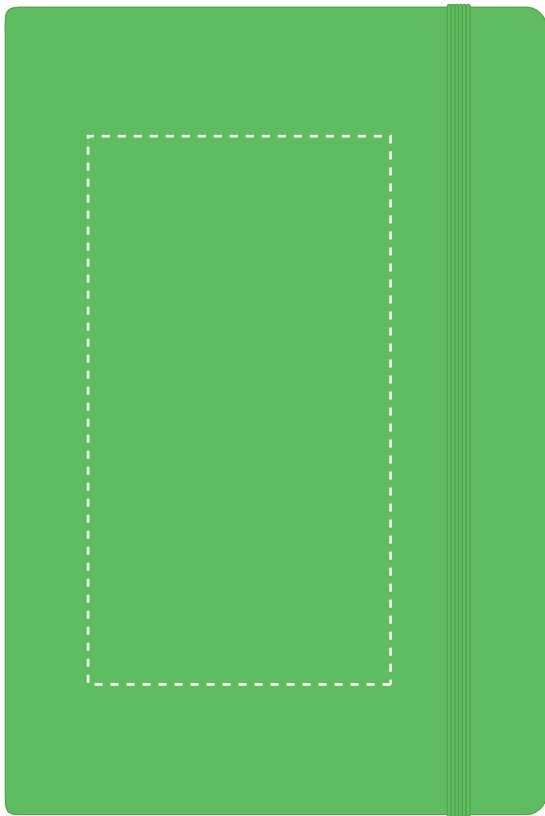

Your Ref:
Our Ref:

Quantity:
Version: 1

Product Code: QS0345
Product Colour: GREEN

PRINTING CONCERNS: SMALL DETAILS MAY FILL

Please note that this product has Sustainability Markings that are not visible from this perspective

We stock this item in the following colours

PANTONE REFERENCE(S)

Debossing / Foil Blocking

Product Image for visualisation - colours may vary

ARTWORK SCALE 50%

- CENTRED TO PRINT AREA
- CENTRED TO NOTEBOOK

ARTWORK SCALE 50%

- CENTRED TO PRINT AREA
- CENTRED TO NOTEBOOK

The dashed line is to demonstrate print area and will not appear on your printed item

PLEASE NOTE:

- All colours including print and product are for visual purposes only and should not be regarded as the actual colour of the product and print.
- Some products may vary from batch to batch and may differ from previous orders.
- The colour and texture of a product can also have an effect on the final print colour.
- By approving this order we accept that you understand these terms.

To proceed, please approve visual via the online system.

ARTWORK SCALE 100%
Max print area: 145mm x 80mm

ARTWORK SCALE 100%
Max print area: 145mm x 80mm